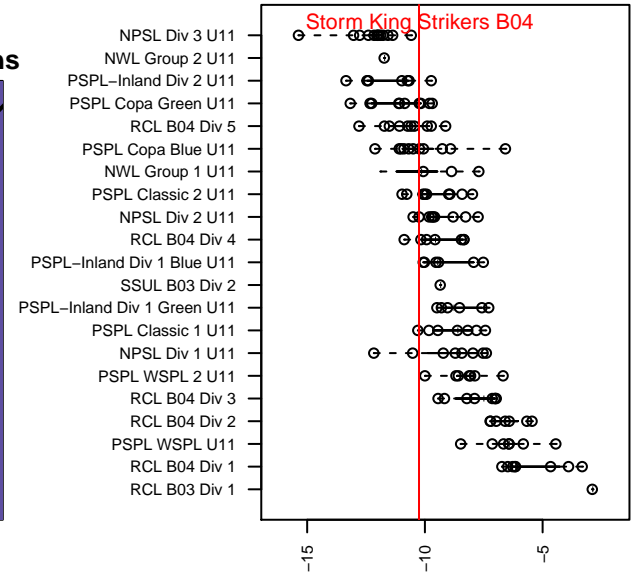

# Storm King Strikers B04

Storm King SC  
 Port Angeles, WA  
 B04 total strength=224  
 attack=0.21 defense=0.09  
 fall league = NPSL Div 2 U11

alt names used:  
 Storm King U11  
 Storm King B04 Strikers  
 Storm King Strikers B04  
 Storm King Strikers BU11

Venues played:  
 2015 Dungeness Cup BU11 Olympic  
 2015 Tyee Cup BU11 Silver  
 2015 Island Cup BU11 Silver  
 2015 NPSL Division 2 U11

**Storm King Strikers B04**  
 Dots are actual minus expected GF (blue circles) and GA (red triangles).  
 Blue line is smoothed change in attack strength. Red is smoothed change in defense strength.

**attack and defense variance (black dot)  
relative to other teams  
and top 10 in region**

**attack and defense rating  
relative to others at age  
and all opponents in last 13 months**

**Performance relative to 13 month average**